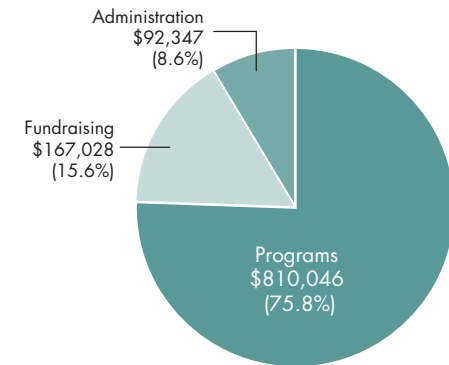

Lenore and Charles Hale Family Fund†
National Endowment for Humanities
The Paul G. Allen Family Foundation
Wockner Foundation

$15,000 TO $34,999

Amazon.com
The Boeing Company
State of Washington

$5,000 TO $14,999

Kenneth and Marleen Alhadeff
Linda Breneman and Eric Strand
D.V. and Ida McEachern Charitable Trust
David Skinner and Catherine Eaton Skinner†
Bunker and Larry Frank
William and Elizabeth Frank
Virginia Hislop†
OneFamily Foundation
PEMCO Insurance
Addi Brooks and Bob Pennell*
Judy Pigott
Red Lion Hotels Corporation*
Cynthia Wells and Tim Kerr*†

$2,500 TO $4,999

Avista Foundation
BMO Private Bank
Burlington Northern Santa Fe Railway
Karen and Tom Ellick*
A.J. Epstein*

Hagan Foundation Center for the Humanities
at Spokane Community College
Tammy Miller
Pacific Continental Bank*
Ned and Susan Palmer†
Mary Pembroke Perlin and David Perlin†
Mary Pigott
Jane and Jay Reich*†
John and Lyn Roth*
Safeco Insurance
Garth and Drella Stein
The Spokesman-Review*
Wells Fargo Private Bank

$1,000 TO $2,499

Alaska National Insurance Company
Ashley Andrew
Michael Bauer
John Baule*
John and Connie Bloxom†
Sue Bradley
Carol and Jonathan Buchter*
Bruce Burgett*
Mary Carr*
Jane and Terry Chadsey
Bill and Patty Degroot†
Jane Dudley
Ruth and Alvin Ellert†
Ellen Ferguson
Foster Pepper PLLC
Garde Capital
Debra and Chuck Holland*
Hugh and Jane Ferguson Foundation

2013 TOTAL
EXPENSES:
$1,069,421

Lucia and Leo Huntington
Inland Northwest Council of Libraries
Steve Kessel and Sibyl Frankenburg
Larry Kinner and Dolores Hecht*
Whittnee and Kevin LaChapelle
Dan Lamberton and Linda Andrews*
Susannah Malarkey*
Edward Marquand and
Michael Longyear*
Sue McNab*
Jeff and Eileen Nave
Nancy Nordhoff and Lynn Hays
Shaun O' L. Higgins and Ann Glendening
Bridget and Paul Piper*
Suzanne and John Poppema
David Powers and Ann Chasanov
Tom and Anna Rudd†
Gary and Mariesa Stokes
Cyndi and John Upthegrove

U.S. Bancorp Foundation
UW College of Arts & Sciences and
English Department
UW Simpson Center for the Humanities
Vijay and Sita Vashee
Elizabeth Welty
Witherspoon Kelley
Annette and James Woolsey
Lynn Hubbard and David Zapolsky
Bryon and Julie Ziegler

$500 TO $999

Lori and Dean Adams
Kellie Bond†
John and Patsy Burgess
Elizabeth Burroughs
David Byrne
Kris and Andy Dinnison
David and Janet Freece*

105,033
people served

If we have inadvertently omitted you from this list or miscategorized your contribution, please accept our apologies and contact Development Director KayLee Jaech at (206) 682-1770 x103 or kaylee@humanities.org.

† Denotes donors to the Washington Stories Fund.
* Denotes a combination of cash and in-kind support.