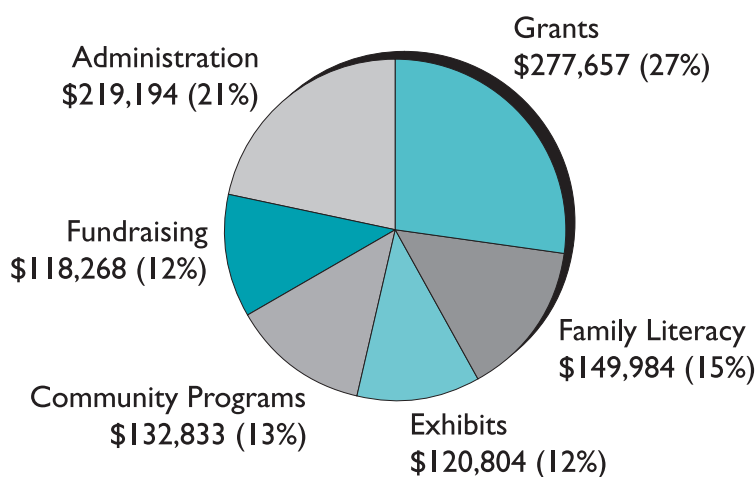

**TOTAL SUPPORT AND REVENUE – \$1,075,507**

We seek thoughtful, engaged and dynamic community leaders from around the state to serve on our board. Our trustees come from a variety of professional fields and geographic regions. New trustees are elected in October. Email us at [info@humanities.org](mailto:info@humanities.org) for details.

## EXPENSES

**TOTAL EXPENSES – \$1,018,740**