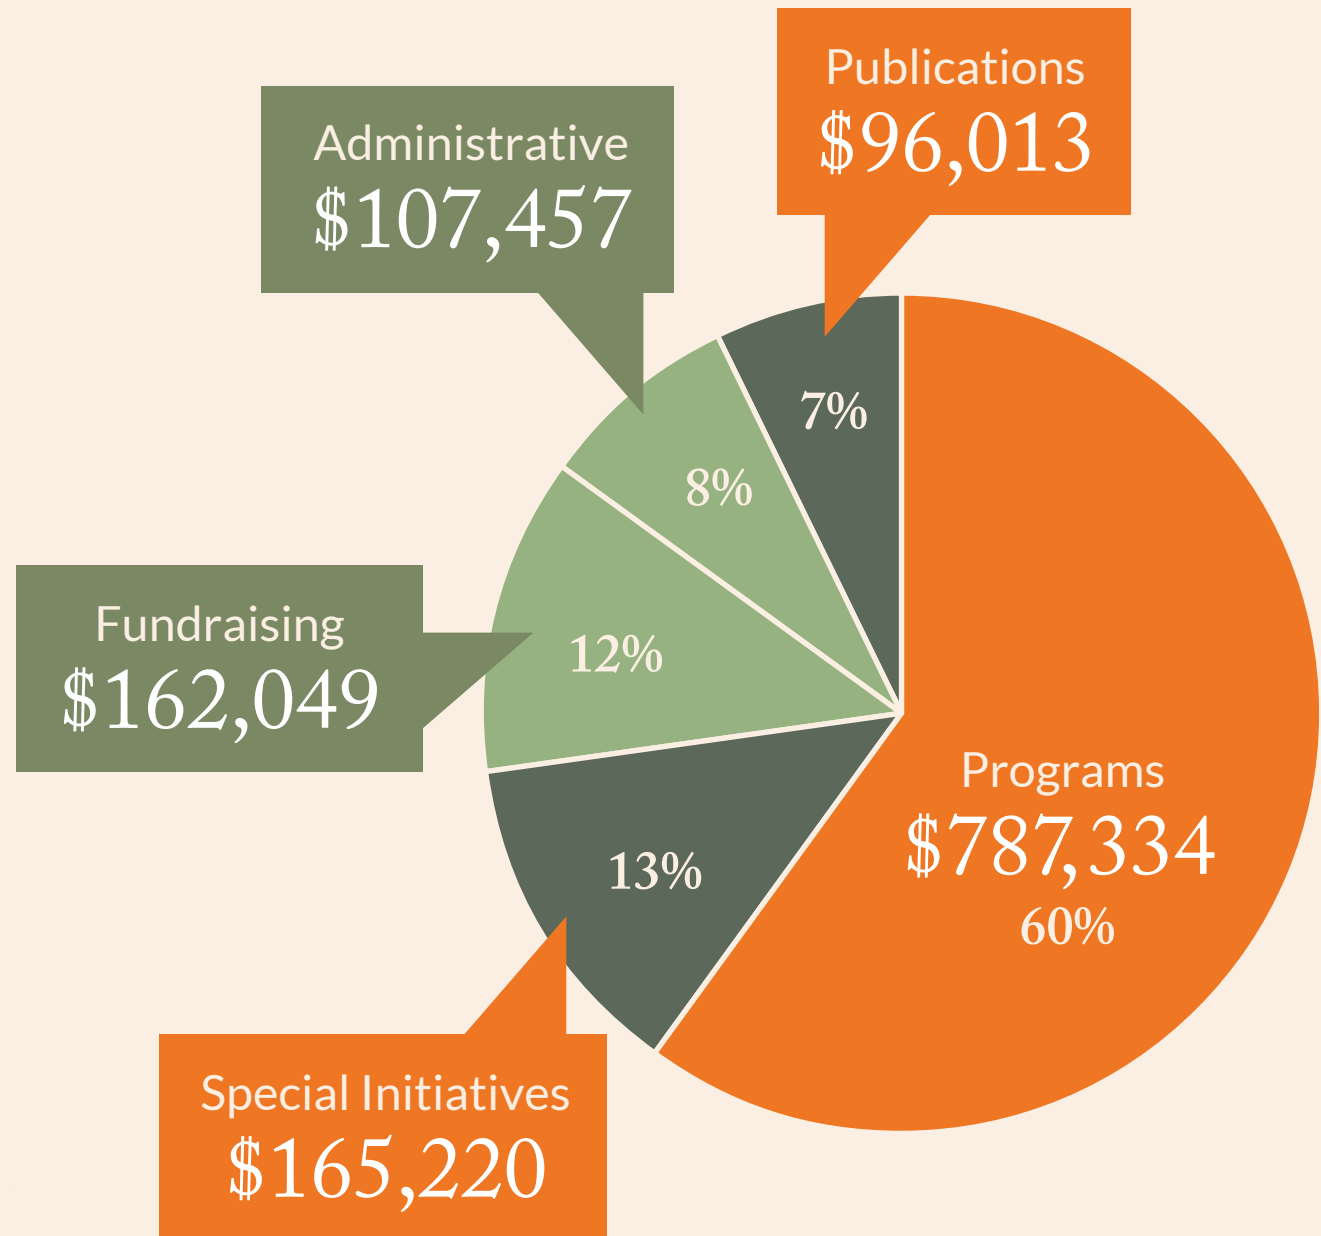

Financials

2016 Total Expenses:
$1,318,073

CONTACT US

Humanities Washington
130 Nickerson, Suite 304
Seattle, WA 98109
206.682.1770

humanities.org

Humanities Washington

@HumanitiesWA